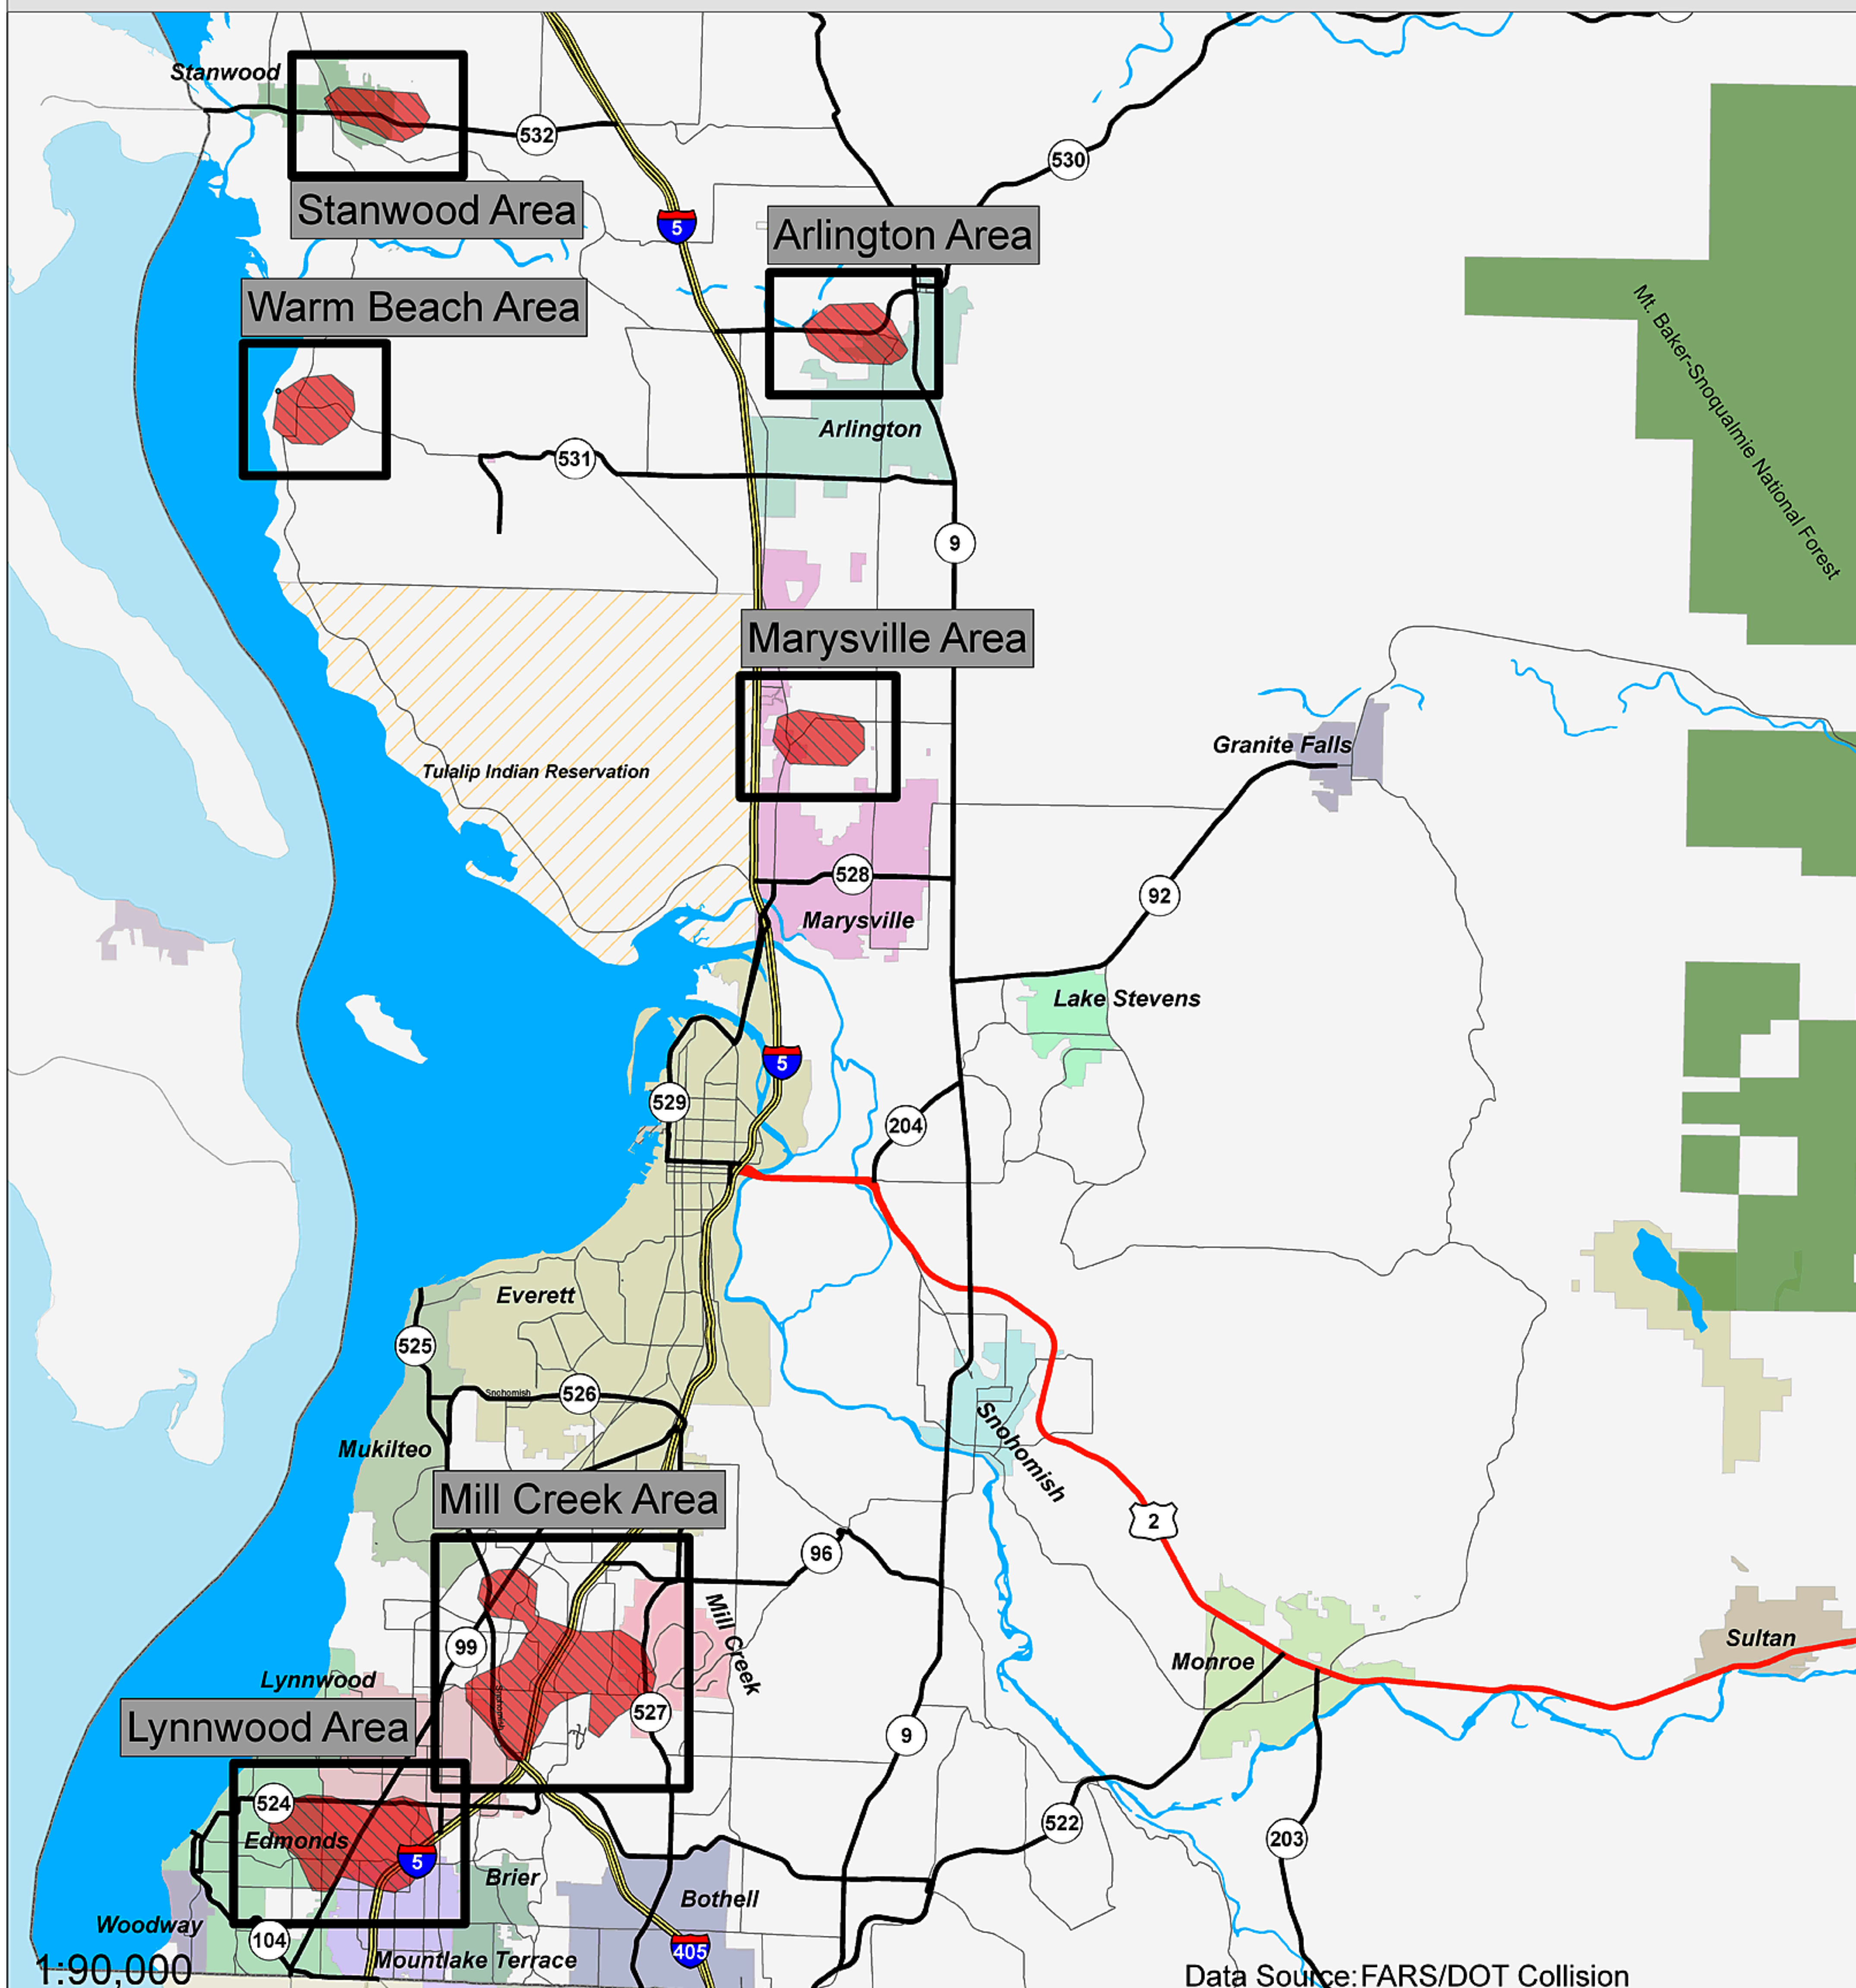

UNDER THE INFLUENCE? UNDER ARREST! TARGET ZERO TEAMS

Snohomish Co. Fatal DUI Collision Zone Identification

Snohomish County: DUI Zone Overview

Route Type

- US Interstates
- US Highways
- State Routes
- Local Streets

TZT Zone

TZT Area Reference

0 2.5 5 Miles