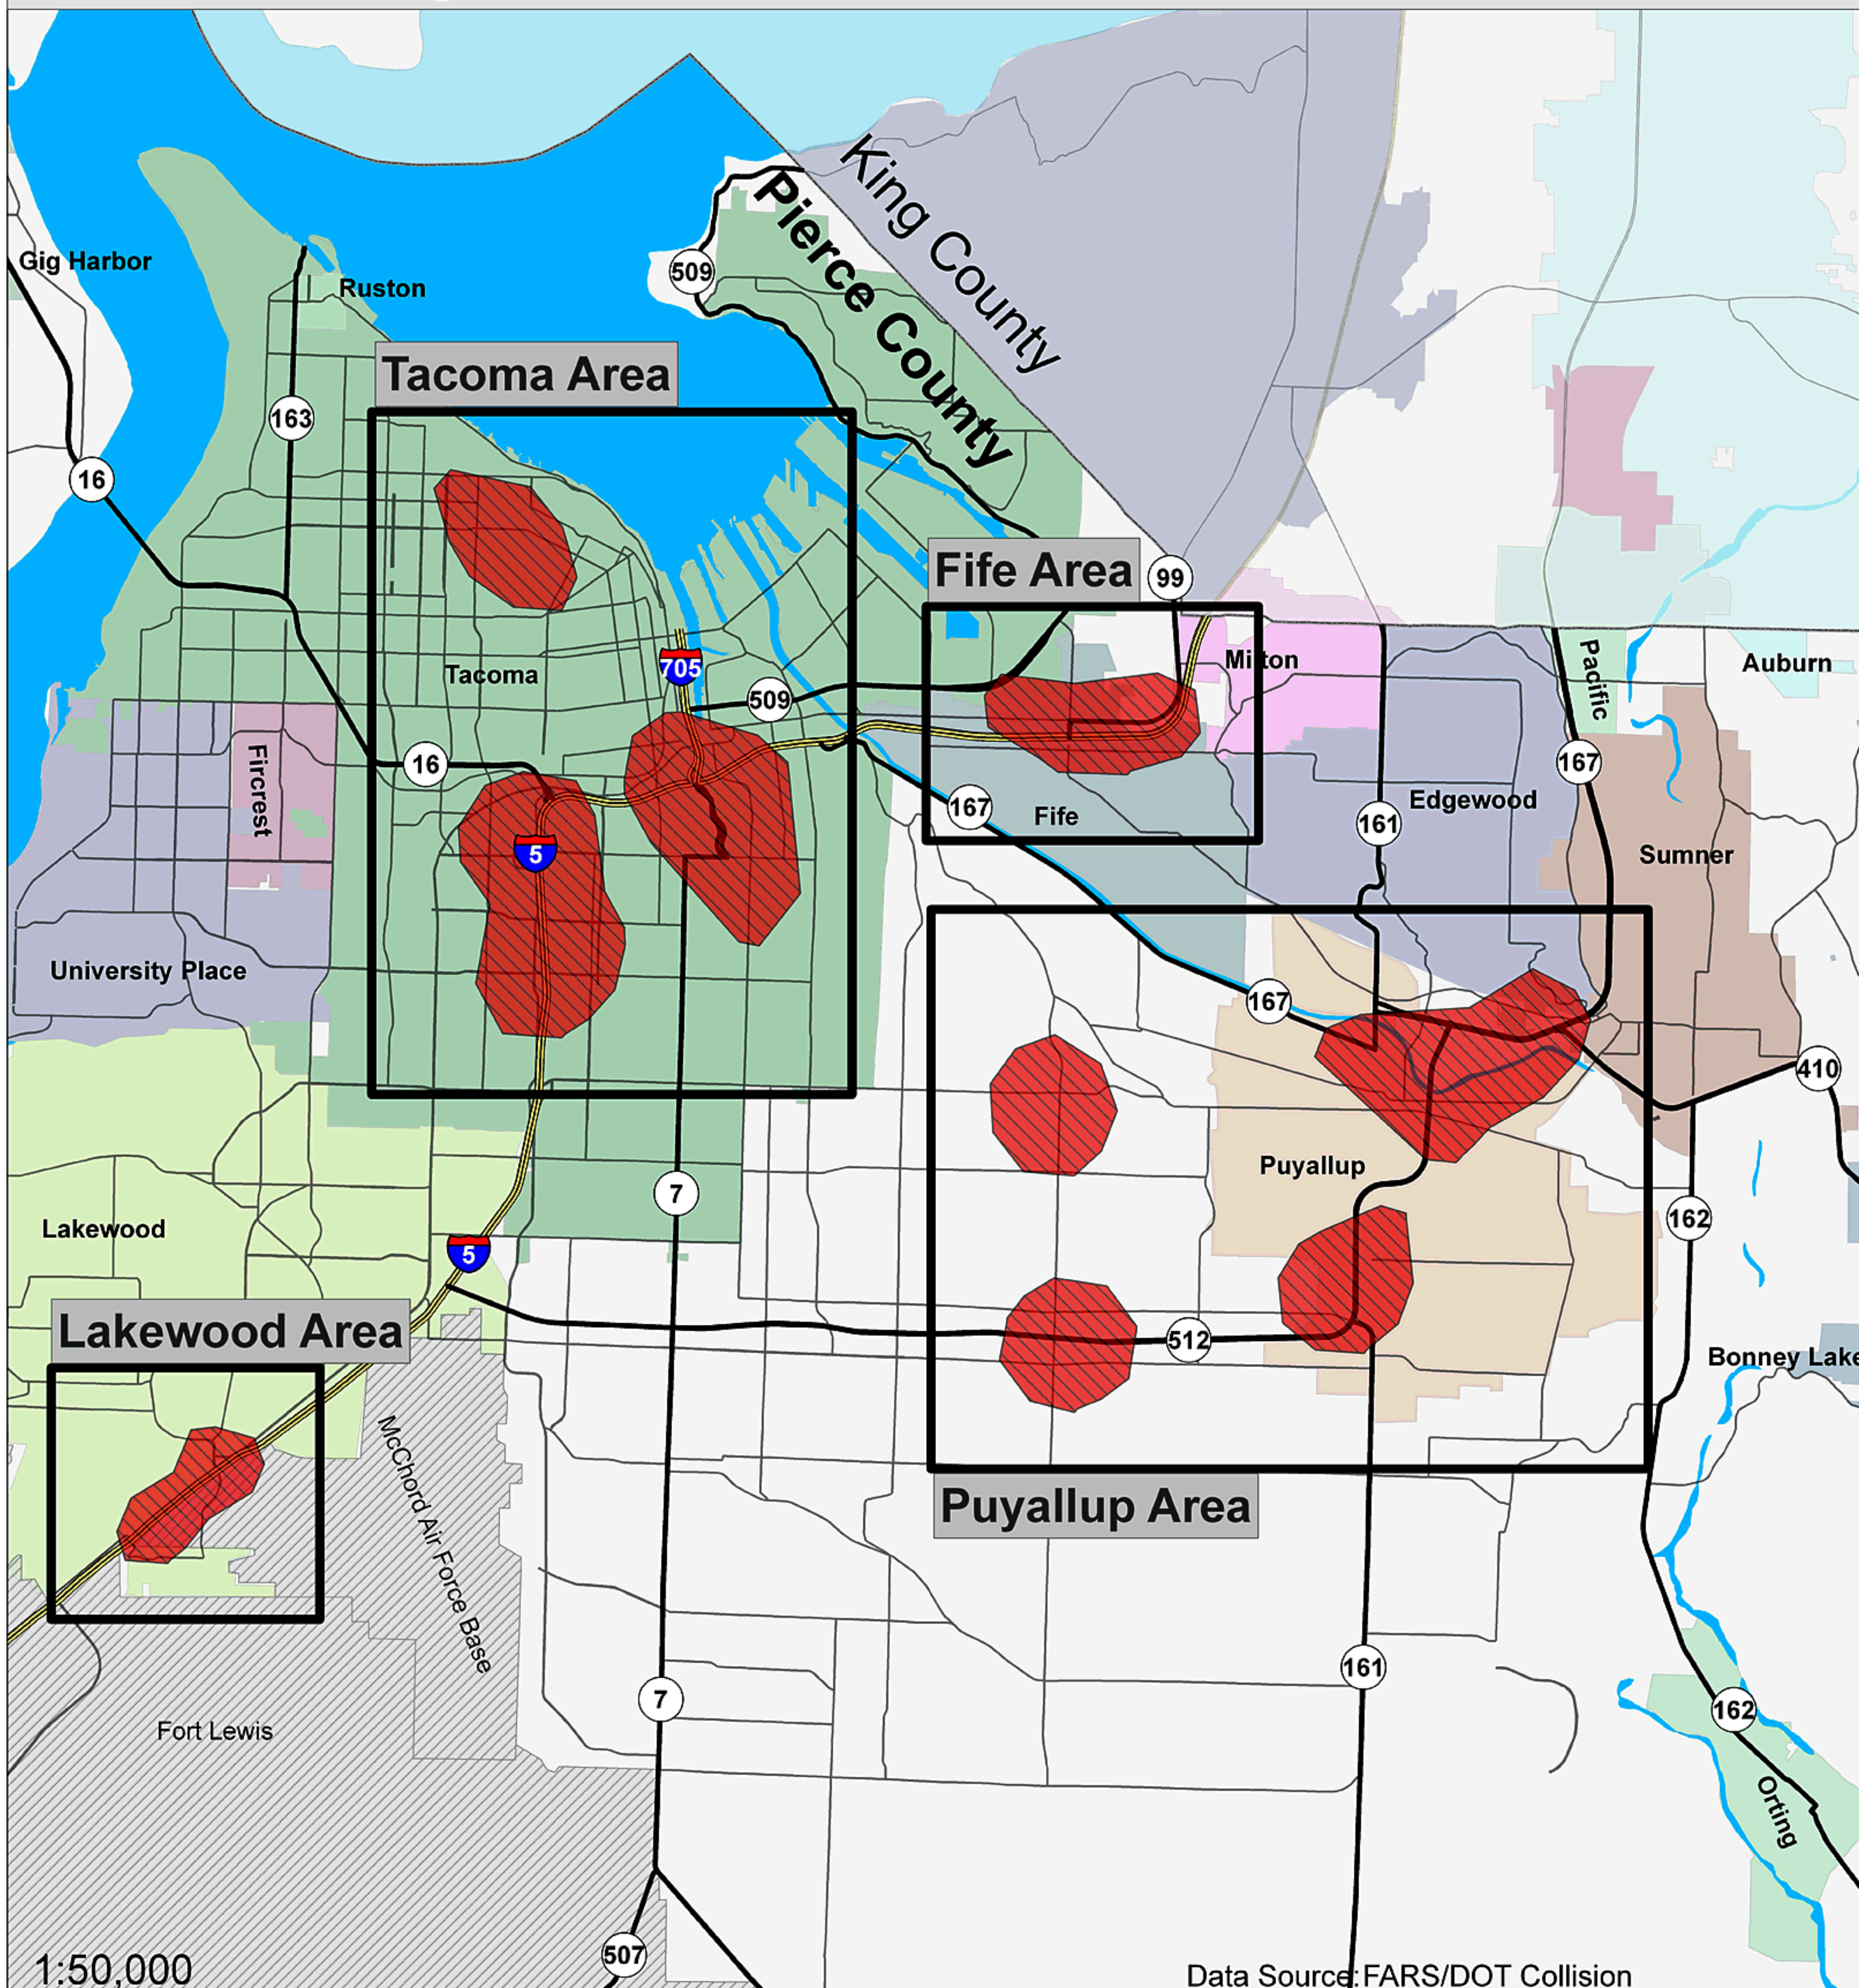

UNDER THE INFLUENCE? UNDER ARREST! TARGET ZERO TEAMS

Pierce County Fatal DUI Collision Zone Identification

Data Source: FARS/DOT Collision

Pierce County: DUI Zone Overview

Route Type

-  US Interstates
-  US Highways
-  State Routes
-  Local Streets

TZT Zone

TZT Area Reference

0 1 2 Miles