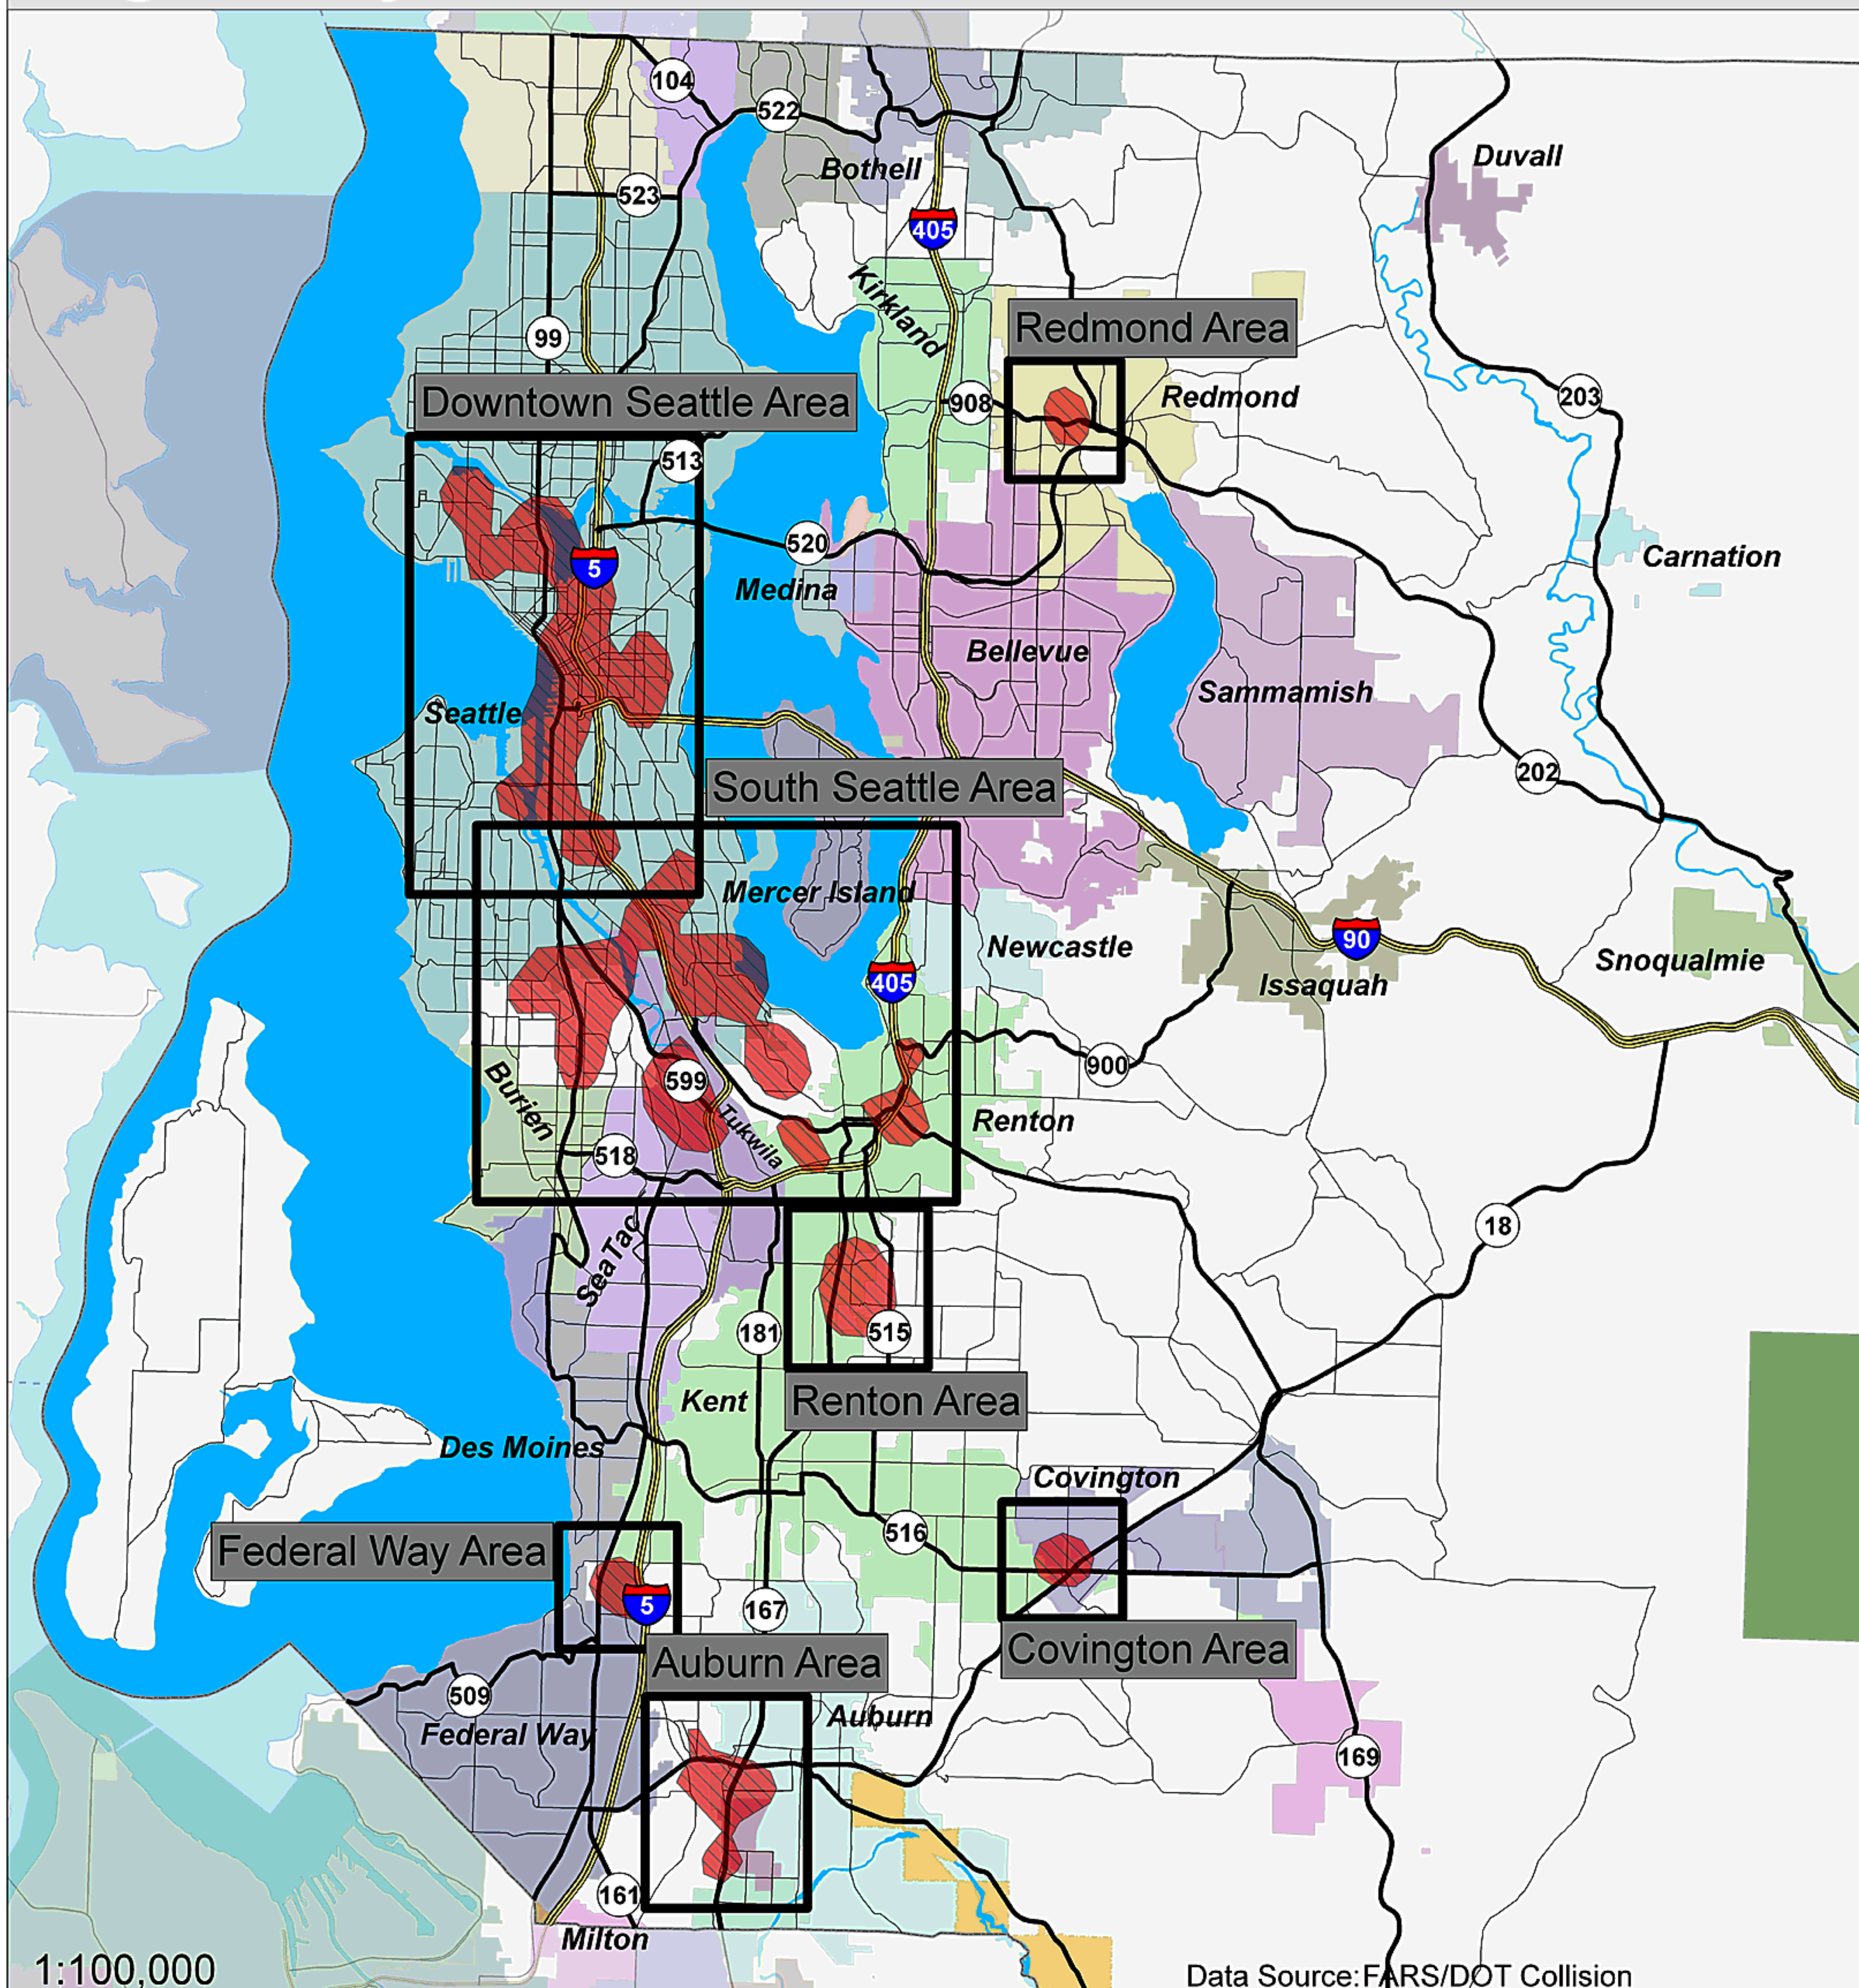

UNDER THE INFLUENCE? UNDER ARREST! TARGET ZERO TEAMS

King County Fatal DUI Collision Zone Identification

Data Source: FARS/DOT Collision

King County: DUI Zone Overview

- Route Type**
- US Interstates
 - US Highways
 - State Routes
 - Local Streets

TZT Zone

TZT Area Reference

0 2 4 Miles